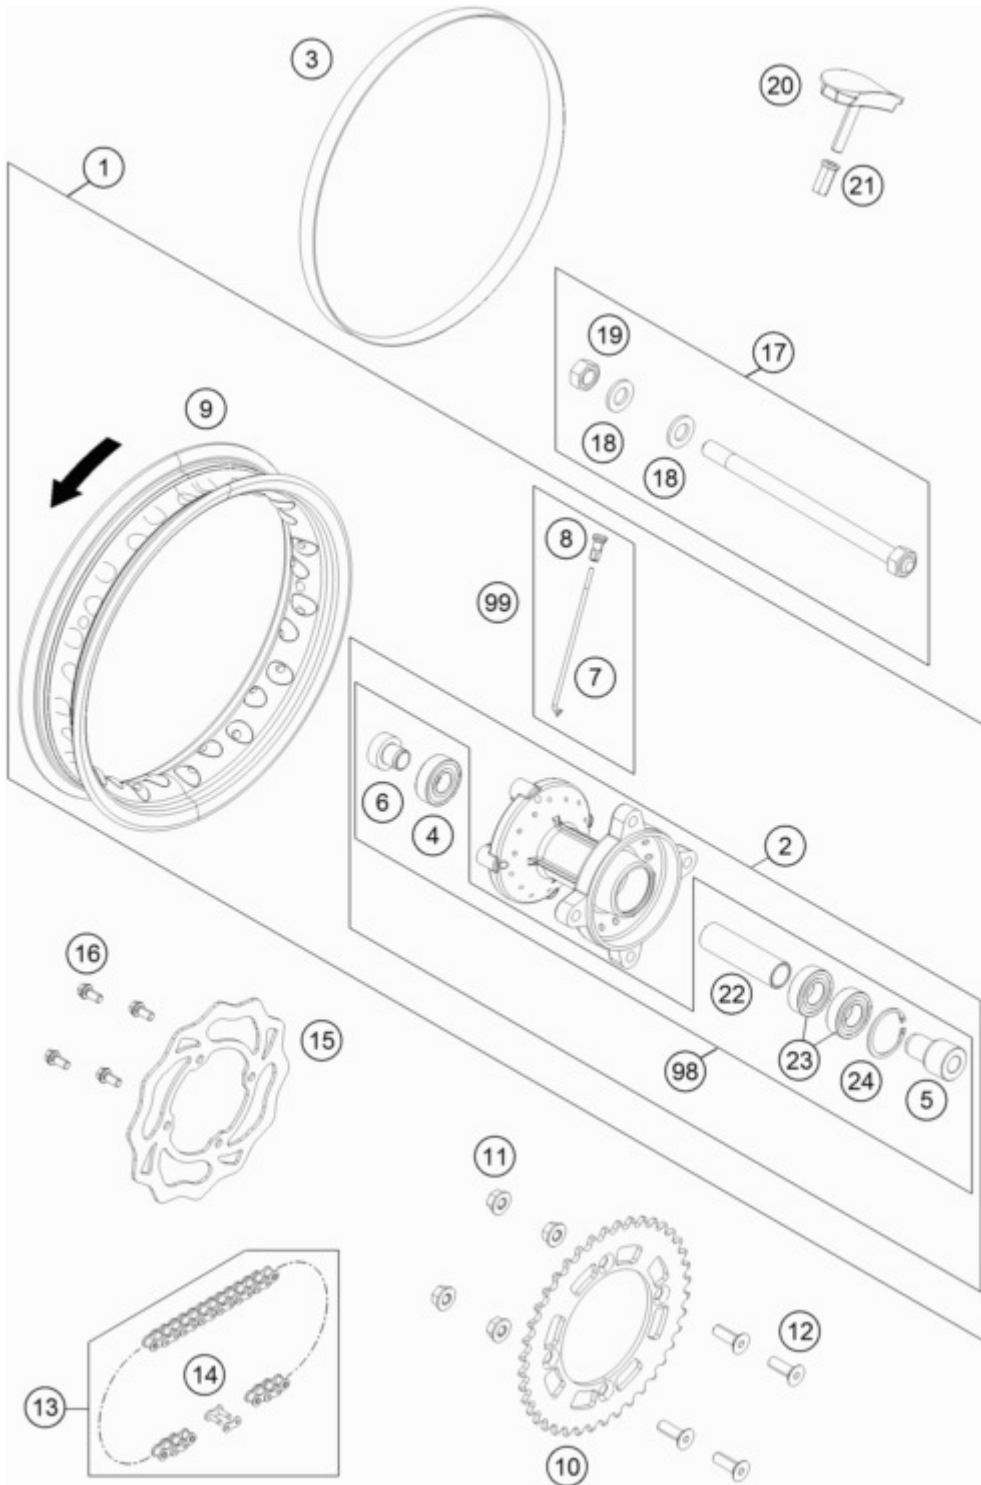

50 SX <2017> <EU> <F6001Q4>

REAR WHEEL

C164521010

Pos	Item Number	Description	Qty
1	45210001544	REAR WHEEL 50SX/MINI 2015	1
2	45210010144	REAR WHEEL HUB CPL. 50SX 2015	1
3	45009073000	RIM BAND 10" 22MM	1
4	0625062028	BALL BEARING 6202-2RSH/C3	1
5	45210013100	SPACER BUSHING LEFT 2015	1
6	45210014000	SPACER BUSHING REAR R/S	1
7	45210071101	SPOKE 3X101 C.113°	28
8	46210072000	SPOKE NIPPLE ALU	28
9	4521007010030	REAR RIM 10"X1.6 BLK. 2012	1

10	45210151038	SPROCKET 38-T 50SX '13	0
10	45210151039	SPROCKET 39-T 50SX '13	0
10	45210151040	SPROCKET 40-T 50SX '13	0
10	45210151041	SPROCKET 41-T 50SX '13	0
10	45210151042	SPROCKET 42-T 50SX '13	0
11	54310086200	SELF LOCKING NUT M8 10.9	4
12	0991080253	FLAT HEAD SCREW DIN7991-M 8X25	4
13	45110265104	RACING CHAIN 1/2X3/16" 50 SX	1
14	45110266000	CONNECTING LINK 1/2X3/16" 90RS	1
15	45209060000	BRAKE DISC FRONT JUN/SEN 09	1
16	59009062016	SPECIAL SCREW M6X16 WS=8 10.9	4
17	46010085044	AXLE CPL. 207MM M12X1	1
18	0125120003	FLAT WASHER DIN0125-A13	2
19	0934120103	HEXAGON NUT DIN0934-M12X1	2
20	45110090000	RIM LOCK CPL. 2004	1
21	77110090050	NUT FOR WHEEL HOLDER	1
22	45210011100	BEARING DISTANCE TUBE 2015	1
23	0625060037	GR.BALL BEAR. 6003-2RSH/C3HMTF	2
24	0472035150	CIRCLIP DIN0472-35X1,5	1
98	45210015100	REAR WHEEL REP. KIT 50 SX 15	0
99	00050000969	SPOKE KIT REAR 10" '14	1