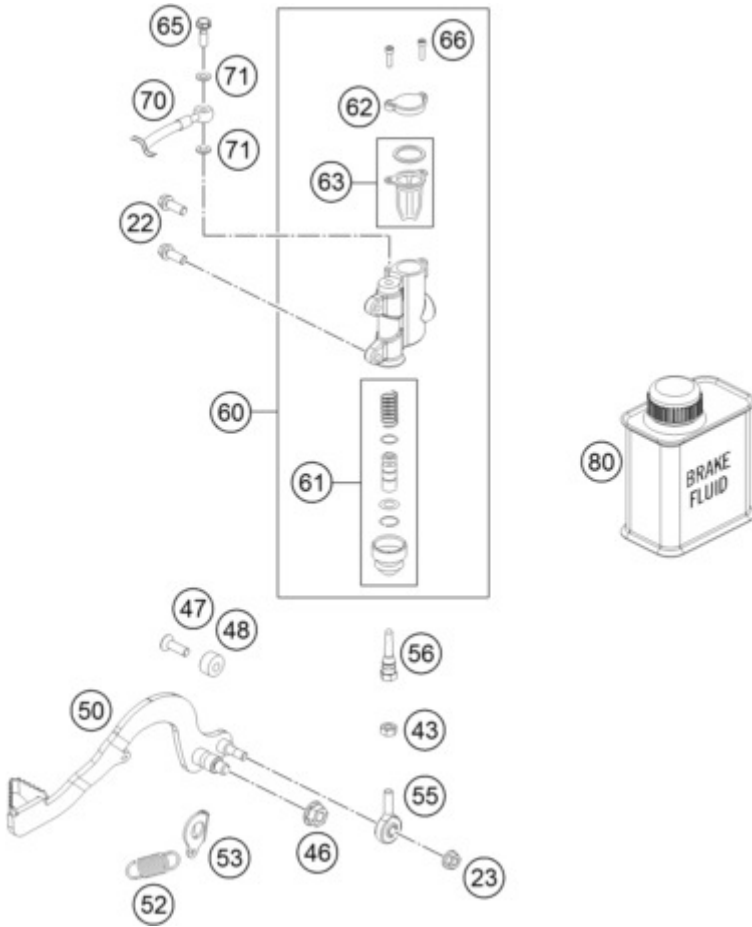

50 SX <2017> <EU> <F6001Q4>

REAR BRAKE CONTROL

C174531330

Pos	Item Number	Description	Qty
22	0025060166	HH COLLAR SCREW M6X16 TX30	2
23	56509064100	SELF LOCKING NUT M6 10.9	3
43	0934060003	HEXAGON NUT DIN0934-M 6	1
46	54310086200	SELF LOCKING NUT M8 10.9	1
47	0991060202	FLAT HEAD DIN7991-M 6X20	1
48	45203063000	BRAKE LEVER STOP	1
50	45213050000	FOOT BRAKE LEVER	1
52	54603062100	RETURN SPRING FOR BRAKE LEVER	1
53	45213053000	LOCK WASHER 50 SX	1
55	46213055000	SWIVEL HEAD KA6 INNOX	1
56	46213056000	PUSH ROD	1
60	46113060000	REAR BRAKE CYL. 50+65 04	1
61	47013061000	REP. SET PISTON REAR D=11 2003	1
62	47013062000	CYLINDER COVER REAR 85 SX 03	1
63	47013063000	GASKET CYLINDER COVER REAR 03	1
65	46113325000	HOLLOW SCREW M6	1
66	0912040103	AH.SCREW DIN0912-M 4X10	2
70	45113170000	BRAKE HOSE REAR 50 LC 04	1
71	0770060019	O-RING 6,00X1,00 FORMULA	2
80	00062030000	BRAKE FLUID DOT5.1 0,25L	1